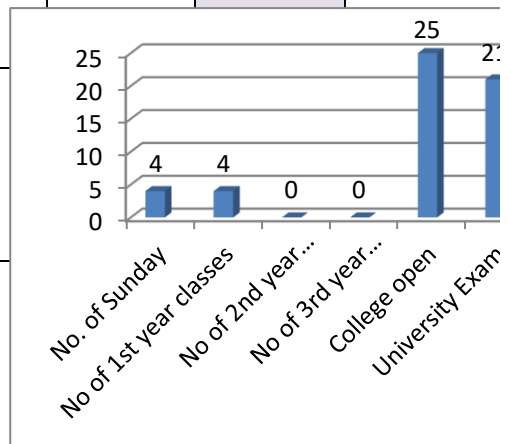

No of classes -1st year classes(Academic Ses

2nd year classes (Academic S

3rd year classes ----(Unive

University exam – 31st July -1day

College open – **26 days.

August 2018					Notes:	
Sun	Mon	Tue	Wed	Thu	Fri	Sat
			1	2	3	4
					August 27: Commencement of 1 st year class (Academic Session) August 15: INDEPENDENCE DAY (Holiday/OD). August 22: ID-U-D-Zoha (Holiday)	
					No of Sunday – 04 No of classes – 1 st year classes 4 days. 2 nd year classes ----(University Exam) 3 rd year classes ----(University Exam)	
5	6	7	8	9	10	11
					University exam – 1 st August-25 th August & 31 st August- 21 Days College open 25 days.	
12	13	14	15	16		
19	20	21	22	23		
26	27	28	29	30	31	

Sept 21: MUHARAM (Holiday).

No of Sunday – 05

No of classes – 1st year classes **11 days.**

2nd year classes **11 days.**

3rd year classes **11 days.**

University exam – 1st September-15th September -**12Days**