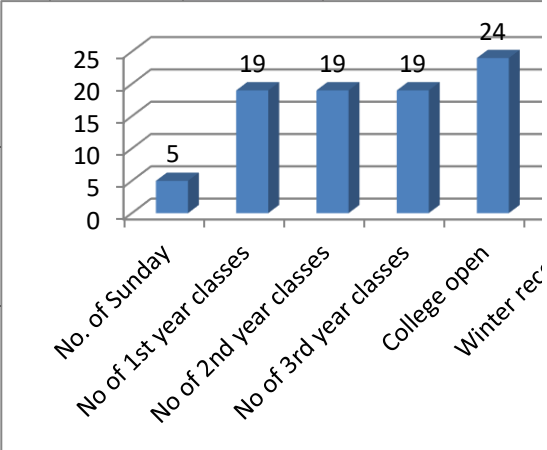

Nov 13: CHAT PUJA (Holiday).

Nov: 21: FATEHA-DOHAZ-DAHAM (Holiday).

Nov: 23: GURU NANAK BIRTHDAY (Holiday).

Nov 26: **CLASS TEST EXAM 1ST, 2ND AND 3RD YEAR.** (1 Day)

No of Sunday – 04

No of classes – 1st year classes **14 days.**

2nd year classes **14 days.**

3rd year classes **14 days.**

College open – **14 days.**

Category	Value
No. of Sunday	4
No of 1st year...	14
No of 2nd year...	14
No of 3rd year...	14
College open	14
Puja Vacatir	14

December 2018					Notes:	
Sun	Mon	Tue	Wed	Thu	Fri	Sat
					Dec 19: FATEHA DOWAZ-DAHAM (Holiday).	
					Dec 25: Christmas Day (HOLIDAY)	
					Dec 26-31: Winter recess.	
					Nov 10: CLASS TEST EXAM 1ST, 2ND AND 3RD YEAR. (1 Day)	
2	3	4	5	6	No of Sunday – 05 No of classes – 1 st year classes 19 days . 2 nd year classes 19 days . 3 rd year classes 19 days . College open – 24 days .	
9	10	11	12	13		
16	17	18	19	20		
23	24	25	26	27		
30	31					