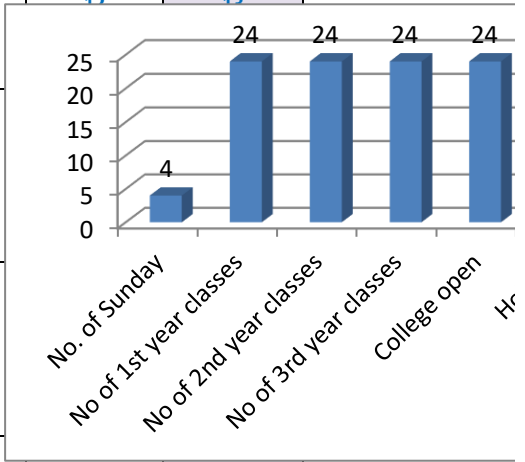

April 2019					Notes:	
Sun	Mon	Tue	Wed	Thu	Fri (Sunday)	Sat
					Apr 14: Birthday of Dr. B.R. Ambedkar.	
					Apr 15: BENGALI NEW YEARS DAY (Holiday)	
	1	2	3	4	Apr 19: GOOD FRIDAY (Holiday)	
					No of Sunday – 04	
					No of classes – 1st year classes 24 days.	
					2nd year classes 24 days.	
					3rd year classes 24 days.	
					College open – 24 days.	
7	8	9	10	11		
14	15	16	17	18		
21	22	23	24	25		
28	29	30