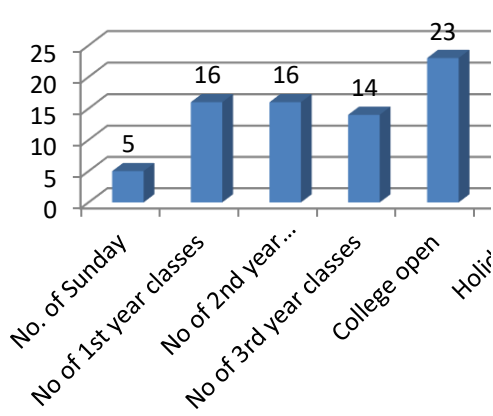

March 2019					Notes:	
Sun	Mon	Tue	Wed	Thu	Fri	Sat
					Mar 4: SHIVARATRI (Holiday)	
					Mar 21 & 22: DOLJATRA (2 days Holiday).	
					Mar 1ST- 12TH 3RD YEAR(HONS & PASS) COLLEGE TEST EXAM - (9days)	
					Mar 13ST- 20TH 1ST & 2ND (HONS & PASS) YEAR COLLEGE TEST EXAM - (7days)	
3	4	5	6	7	No of Sunday - 05 No of classes - 1st year classes 16 days. 8 2nd year classes 16 days. 3rd year classes 14 days. College open - 23 days.	
10	11	12	13	14		
17	18	19	20	21		
24	25	26	27	28		
31